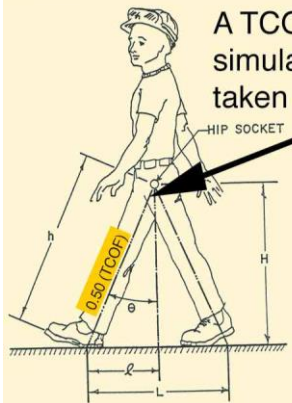

This is a Certified "High-Traction" product by the National Floor Safety Institute (NFSI).

PREVENT THIS FROM

HAPPENING TO YOU!

The NFSI has spent more than fifteen years researching how to test for slip resistance. This research has helped develop the most comprehensive evaluation process to date.

This Floor Mat backing has been evaluated by the NFSI for Transitional Coefficient of Friction (TCOF) per the NFSI 101-C testing method.

LOOK FOR THE LABEL

A TCOF of 0.50 simulates the average stride taken while walking.